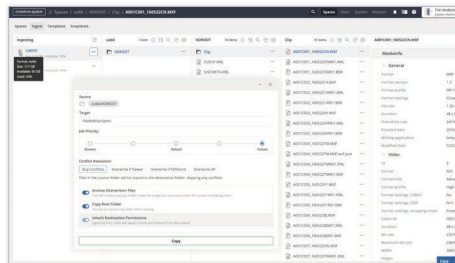

Manage users, groups, and roles to control and monitor access to your data

Folder Structure Templates

Apply templates to create folders and files with access permissions and custom variables

Snapshots

Schedule instant read-only copies of your data to restore deleted or encrypted ransomware files.

Monitoring and Alerts

Over 2500 metrics are captured every few seconds to trigger pre-built alarms and notifications

Play-on-Desktop

Create a playlist and automatically play many different video file formats on your desktop VLC player