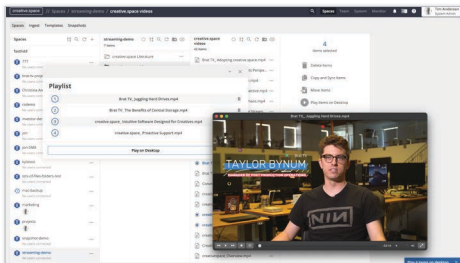

Desktop App

Automated mounting to multiple storage servers, spaces, and folders

Remote Access via VPN

Easily configure and authorize devices for point-to-point 256-bit encrypted connections

Access Control

Manage users, groups, and roles to control and monitor access to your data

Folder Structure Templates

Apply templates to create folders and files with access permissions and custom variables

Snapshots

Schedule instant read-only copies of your data to restore deleted or encrypted ransomware files.

Monitoring and Alerts

Over 2500 metrics are captured every few seconds to trigger pre-built alarms and notifications

Play-on-Desktop

Create a playlist and automatically play many different video file formats on your desktop VLC player