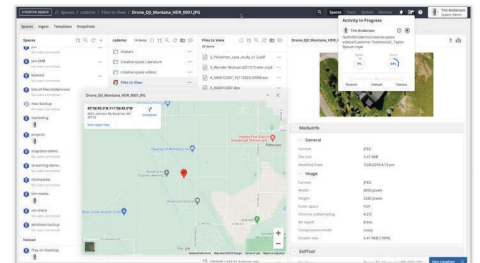

Full-Featured Spaces File Manager

Search, browse, preview, play, discover, copy, move, sync, and share files directly on the storage