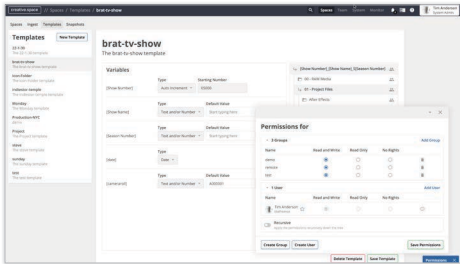

Desktop App

Automated mounting to multiple storage servers, spaces, and folders

Remote Access via VPN

Easily configure and authorize devices for point-to-point 256-bit encrypted connections

Access Control

Manage users, groups, and roles to control and monitor access to your data

Folder Structure Templates

Apply templates to create folders and files with access permissions and custom variables

Snapshots

Schedule instant read-only copies of your data to restore deleted or encrypted ransomware files.