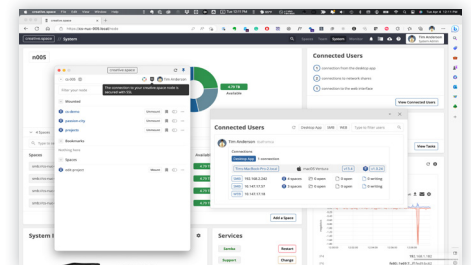

Server-side Zip Support

Directly on the server, List, Zip, and Unzip folders and files

Share Links and Thumbnails

Click to clipboard shareable links for use in emails and messaging applications

Launch on Desktop

Onsite or remote, with a single click on the web app, automatically mount and open files with their default application

Added Security

SSL certificate encrypted and secured web app. Monitor desktop-connected users