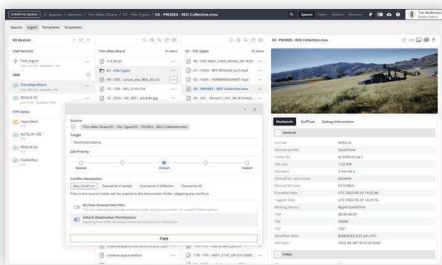

HTML5 Streaming Server

Built-in server and player that will stream HTML5-compliant files. Support for 360-degree recorded videos

Libraries and Tagging

Free-form tags are organized by spaces, sections, and groups. New Client user type to limit them only to access Library pages