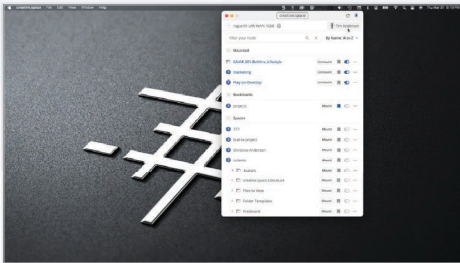

Onsite or remote, with a single click on the web app, automatically mount and open files with their default application

Added Security

SSL certificate encrypted and secured web app. Monitor desktop-connected users

Desktop App

Automated mounting to multiple storage servers, spaces, and folders

Remote Access via VPN

Easily configure and authorize devices for point-to-point 256-bit encrypted connections

Access Control