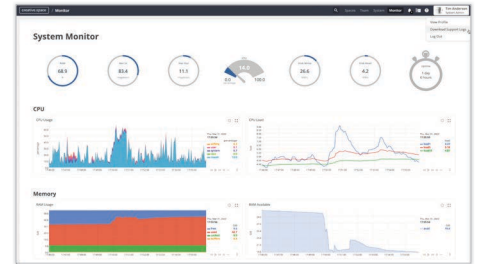

Manage users, groups, and roles to control and monitor access to your data

Folder Structure Templates

Apply templates to create folders and files with access permissions and custom variables

Snapshots

Schedule instant read-only copies of your data to restore deleted or encrypted ransomware files.

Monitoring and Alerts

Over 2500 metrics are captured every few seconds to trigger pre-built alarms and notifications

Play-on-Desktop

Create a playlist and automatically play many different video file formats on your desktop VLC player