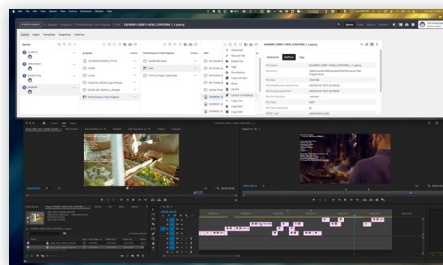

HTML5 Streaming Server

Built-in server and player that will stream HTML5-compliant files. Support for 360-degree recorded videos

Libraries and Tagging

Free-form tags are organized by spaces, sections, and groups. New Client user type to limit them only to access Library pages

Multi-device Ingest

Directly ingest folders and files from attached USB drives, SMB, FTP, and specific devices such as RED Cameras and Blackmagic Hyperdecks

High-speed Binary Data Transfer

Support for multi-terabyte folder and file upload and download

Server-side Zip Support

Directly on the server, List, Zip, and Unzip folders and files

Share Links and Thumbnails

Click to clipboard shareable links for use in emails and messaging applications

Launch on Desktop