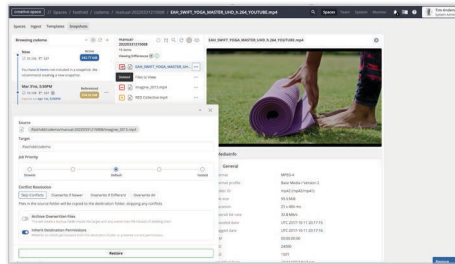

Desktop App

Automated mounting to multiple storage servers, spaces, and folders

Remote Access via VPN

Easily configure and authorize devices for point-to-point 256-bit encrypted connections

Access Control

Manage users, groups, and roles to control and monitor access to your data

Folder Structure Templates

Apply templates to create folders and files with access permissions and custom variables

Snapshots

Schedule instant read-only copies of your data to restore deleted or encrypted ransomware files.