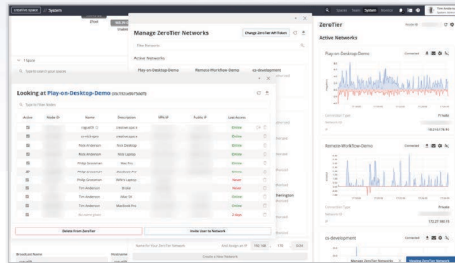

Onsite or remote, with a single click on the web app, automatically mount and open files with their default application

Added Security

SSL certificate encrypted and secured web app. Monitor desktop-connected users

Desktop App

Automated mounting to multiple storage servers, spaces, and folders

Remote Access via VPN

Easily configure and authorize devices for point-to-point 256-bit encrypted connections

Access Control