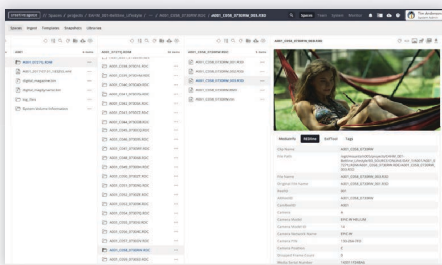

UNLOCK YOUR CREATIVE POTENTIAL WITH CREATIVE.SPACE 3.0

Elevate your creative workflow with creative.space, an innovative platform that offers on-premise managed storage and integrated server software. Our cost-effective and efficient solution eliminates the constraints of purchasing hardware and managing multiple software subscriptions. Engineered to simplify your creative process, our comprehensive platform seamlessly unifies collaboration, file transfer, storage, and media asset management into a single, streamlined workflow.

Experience the advantages of creative.space 3.0 and unlock the full potential of your creative projects

LATEST FEATURES FOR 2023

Enhanced Metadata and Thumbnails

Metadata and thumbnail generation of hundreds of file types. Added support for ARRI, BRAV, and RED video files