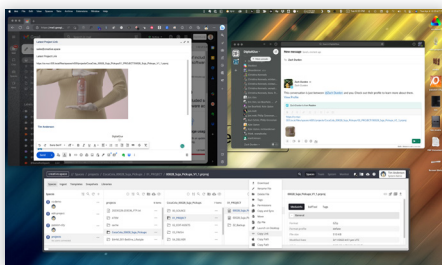

HTML5 Streaming Server

Built-in server and player that will stream HTML5-compliant files. Support for 360-degree recorded videos

Libraries and Tagging

Free-form tags are organized by spaces, sections, and groups. New Client user type to limit them only to access Library pages

Multi-device Ingest

Directly ingest folders and files from attached USB drives, SMB, FTP, and specific devices such as RED Cameras and Blackmagic Hyperdecks

High-speed Binary Data Transfer

Support for multi-terabyte folder and file upload and download

Server-side Zip Support

Directly on the server, List, Zip, and Unzip folders and files

Share Links and Thumbnails

Click to clipboard shareable links for use in emails and messaging applications

Launch on Desktop

Onsite or remote, with a single click on the web app, automatically mount and open files with their default application

Added Security

SSL certificate encrypted and secured web app. Monitor desktop-connected users