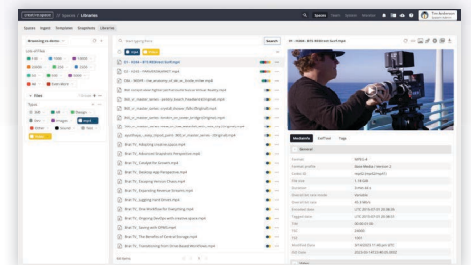

HTML5 Streaming Server

Built-in server and player that will stream HTML5-compliant files. Support for 360-degree recorded videos

Libraries and Tagging

Free-form tags are organized by spaces, sections, and groups. New Client user type to limit them only to access Library pages