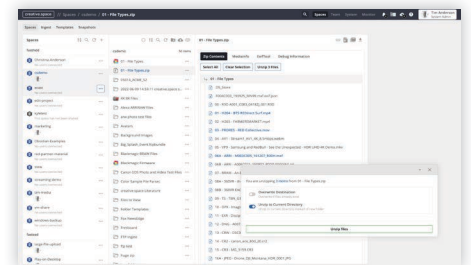

Server-side Zip Support

Directly on the server, List, Zip, and Unzip folders and files