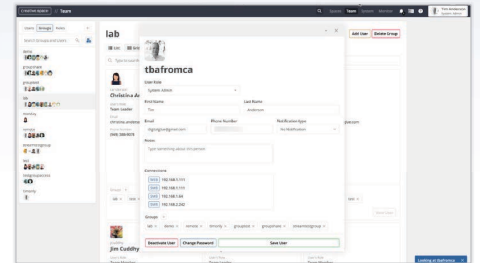

Desktop App

Automated mounting to multiple storage servers, spaces, and folders

Remote Access via VPN

Easily configure and authorize devices for point-to-point 256-bit encrypted connections

Access Control