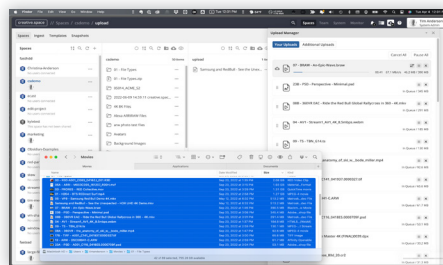

HTML5 Streaming Server

Built-in server and player that will stream HTML5-compliant files. Support for 360-degree recorded videos

Libraries and Tagging

Free-form tags are organized by spaces, sections, and groups. New Client user type to limit them only to access Library pages

Multi-device Ingest

Directly ingest folders and files from attached USB drives, SMB, FTP, and specific devices such as RED Cameras and Blackmagic Hyperdecks

High-speed Binary Data Transfer

Support for multi-terabyte folder and file upload and download