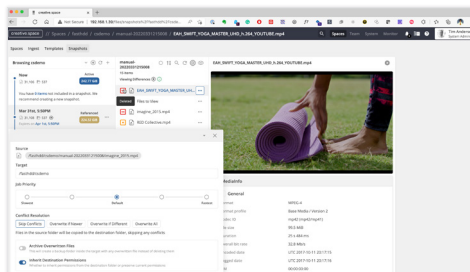

Desktop App
Divide your storage into shared spaces to collaborate in.

Remote Access via VPN
Connect remotely using a built-in VPN or provide your own.

Access Control
Manage user groups and roles to control access to your data.

Folder Structure Templates
Apply templates to create folders and files with custom variables.

Snapshots
Create instant read-only copies of your data to pull back deleted or modified files.

Monitoring and Alerts
Over 2000 metrics captured every second to trigger pre-built alarms.