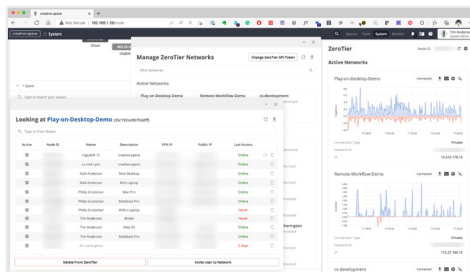

To learn more email sales@digitalglue.com or call 888.519.2021

RE-IMAGINE STORAGE AS A POWERFUL PLATFORM

We've created a central hub for your data to make it easier for you and your team to navigate, collaborate, and participate in the creative process. The software included with every creative.space system makes everyday tasks quick and intuitive so that you can spend less time juggling drives and more time focusing on being creative.

Desktop App
Divide your storage into shared spaces to collaborate in.

Remote Access via VPN
Connect remotely using a built-in VPN or provide your own.

Access Control
Manage user groups and roles to control access to your data.