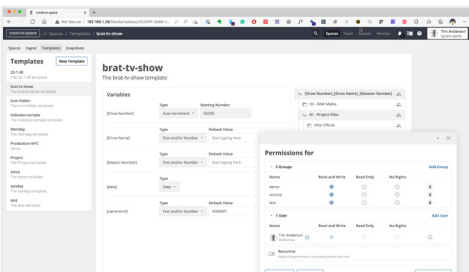

Desktop App
Divide your storage into shared spaces to collaborate in.

Remote Access via VPN
Connect remotely using a built-in VPN or provide your own.

Access Control
Manage user groups and roles to control access to your data.