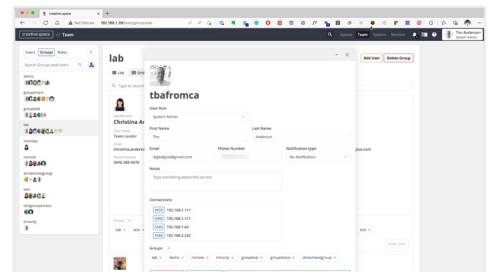

To learn more email sales@digitalglue.com or call 888.519.2021

RE-IMAGINE STORAGE AS A POWERFUL PLATFORM

We've created a central hub for your data to make it easier for you and your team to navigate, collaborate, and participate in the creative process. The software included with every creative.space system makes everyday tasks quick and intuitive so that you can spend less time juggling drives and more time focusing on being creative.

Desktop App
Divide your storage into shared spaces to collaborate in.

Remote Access via VPN
Connect remotely using a built-in VPN or provide your own.

Access Control
Manage user groups and roles to control access to your data.