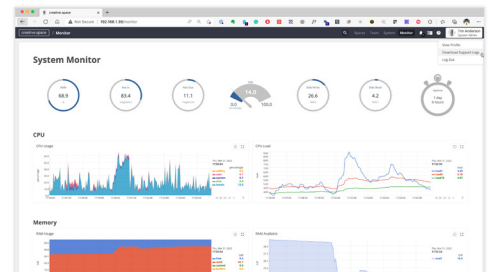

Desktop App
Divide your storage into shared spaces to collaborate in.

Remote Access via VPN
Connect remotely using a built-in VPN or provide your own.

Access Control
Manage user groups and roles to control access to your data.

Folder Structure Templates
Apply templates to create folders and files with custom variables.

Snapshots
Create instant read-only copies of your data to pull back deleted or modified files.

Monitoring and Alerts
Over 2000 metrics captured every second to trigger pre-built alarms.